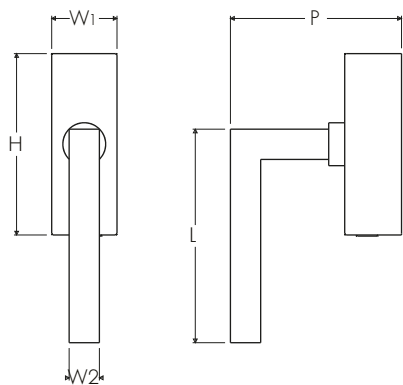

### Drehkipp con Chiave per Finestra Serie Akab Akab Series Drehkipp Window Handle with Key

Dimensioni  
Dimensions

| L   | P    | W 2 | W1 | H  |
|-----|------|-----|----|----|
| 113 | 90,5 | 16  | 35 | 98 |

Dimensioni in millimetri  
Dimensions given in millimeters

Fornito con meccanismo DK q.7x45mm e viti M5x50mm.  
Disponibile in tutte le finiture standard.

Dimensioni e finiture su misura disponibili su richiesta.  
Regularly furnished with DK mechanism q.7x45mm and M5x50mm screws.  
Additional sizes available by special order. Available in standard and custom finishes.