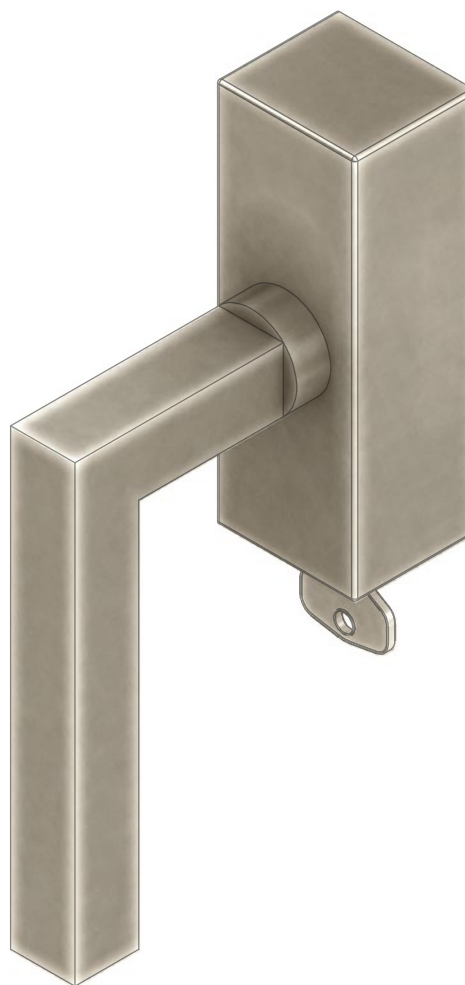

## ATELIER BONOMI

### Drehkipp con Chiave per Finestra Serie Akab Akab Series Drehkipp Window Handle with Key

Dimensioni  
Dimensions

| L   | P    | W 2 | W1 | H  |
|-----|------|-----|----|----|
| 113 | 90,5 | 16  | 35 | 98 |

Dimensioni in millimetri  
Dimensions given in millimeters

Fornito con meccanismo DK q.7x45mm e viti M5x50mm.  
Disponibile in tutte le finiture standard.

Dimensioni e finiture su misura disponibili su richiesta.  
Regularly furnished with DK mechanism q.7x45mm and M5x50mm screws.  
Additional sizes available by special order. Available in standard and custom finishes.